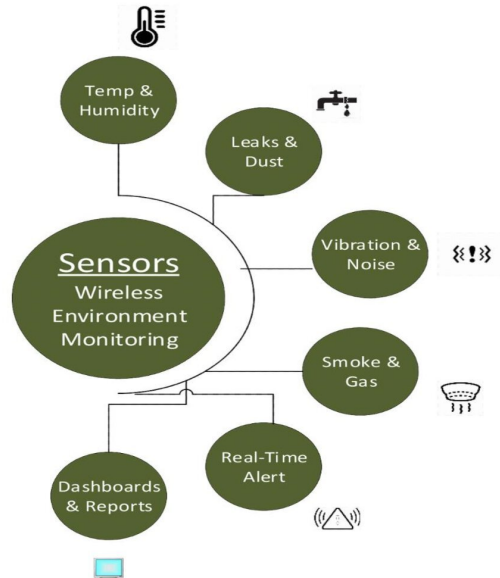

MOTION SENSOR

- MOUNTING HEIGHT UP TO 50 FT
- 0-10 VOLT DIMMING
- 2 TO 3 STEP DIMMING FUNCTIONALITY
- WORKS WITH REMOTE CONTROLLER
- IP65 RATING

+

ENVIRONMENTAL SENSORS

- TEMPERATURE SENSOR
- UV DETECTOR
- HUMIDITY SENSOR
- PRESSURE SENSOR
- GAS SENSOR
- SUNLIGHT SENSOR
 - INFRARED LIGHT
 - VISIBLE LIGHT
 - UV LIGHT
- AIR QUALITY SENSOR
- FLOOD SENSOR
- DUST SENSOR

EMERGENCY CALL BUTTON

- ONE TOUCH CALL FUNCTION
- BUILT IN RINGER –PROVIDES PENETRATING CALLING SIGNAL
- STANDARD GSM/3G PHONE
- TWO WAY COMMUNICATION
- HANDS FREE CALLING
- IMPACT, SHOCK, VIBRATION AND FALL PROOF
- ANTI VANDAL BODY
- REMOTE PROGRAMMING
- IP 66 RATING