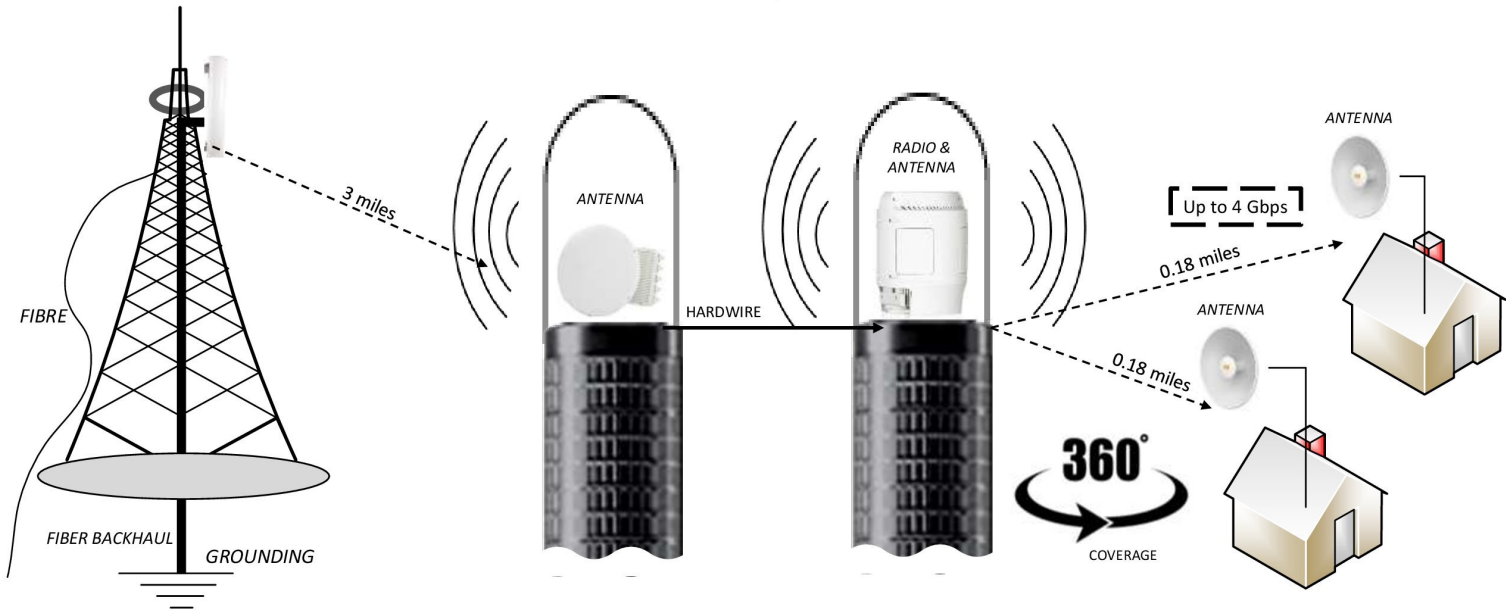

URBAN BROADBAND ACCESS GENERAL ARCHITECTURE (mmWAVE WIRELESS SOLUTIONS)