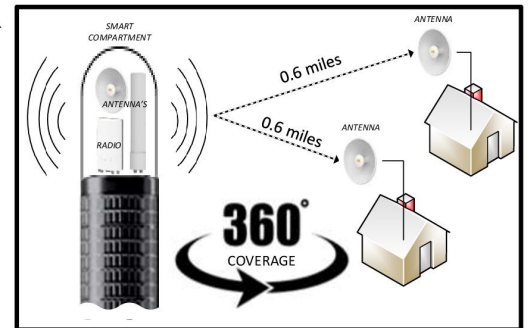

RURAL BROADBAND ACCESS

POINT TO MULTI POINT ARCHITECTURE (5GHz WIRELESS SOLUTIONS)