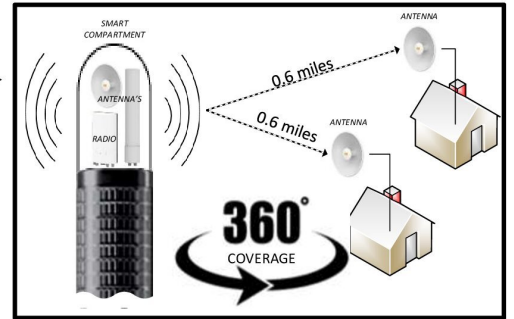

RURAL BROADBAND ACCESS

POINT TO MULTI POINT ARCHITECTURE (5GHz WIRELESS SOLUTIONS)