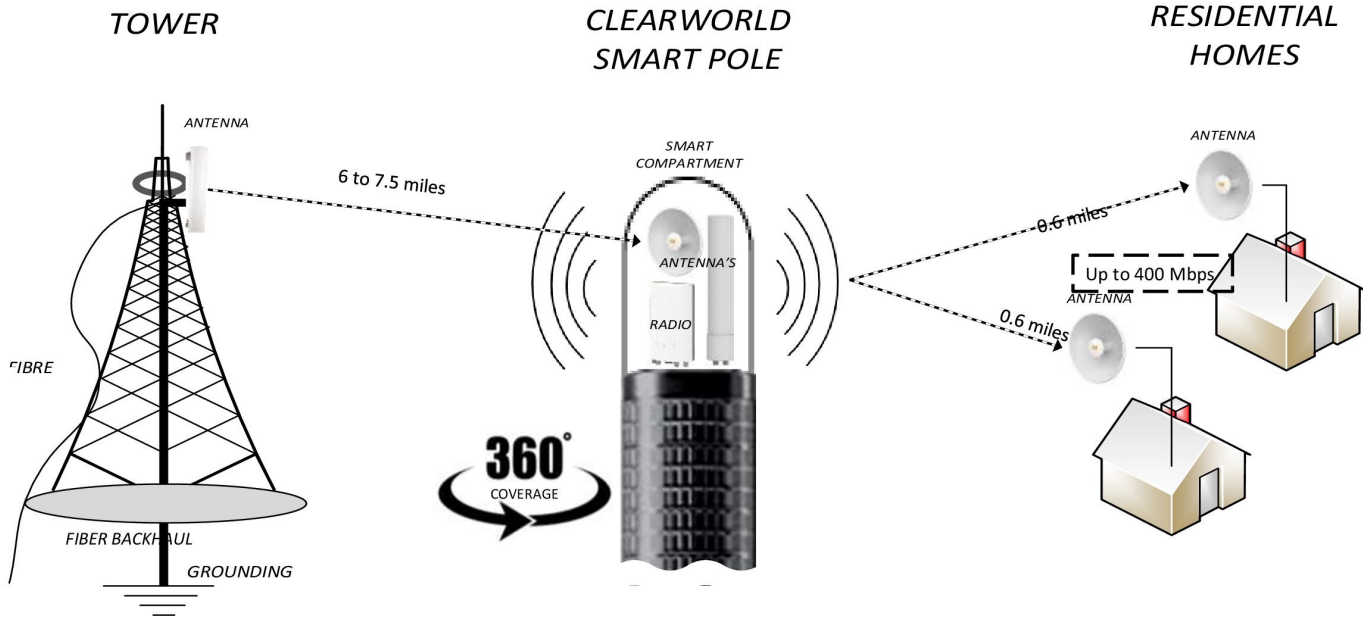

# ClearWorld Solutions

Fixed Wireless  
Broadband Access

Designed as a patented plug and play sol-source streetlighting solution with robust battery storage.

Developed today, with our partners, as a centralized resilient power source for multiple IoT applications and expanding highspeed wireless broadband access [without the need for fiber.](#)

# RURAL BROADBAND ACCESS GENERAL ARCHITECTURE (5GHz WIRELESS SOLUTIONS)

## POINT TO MULTI POINT ARCHITECTURE (5GHz WIRELESS SOLUTIONS)